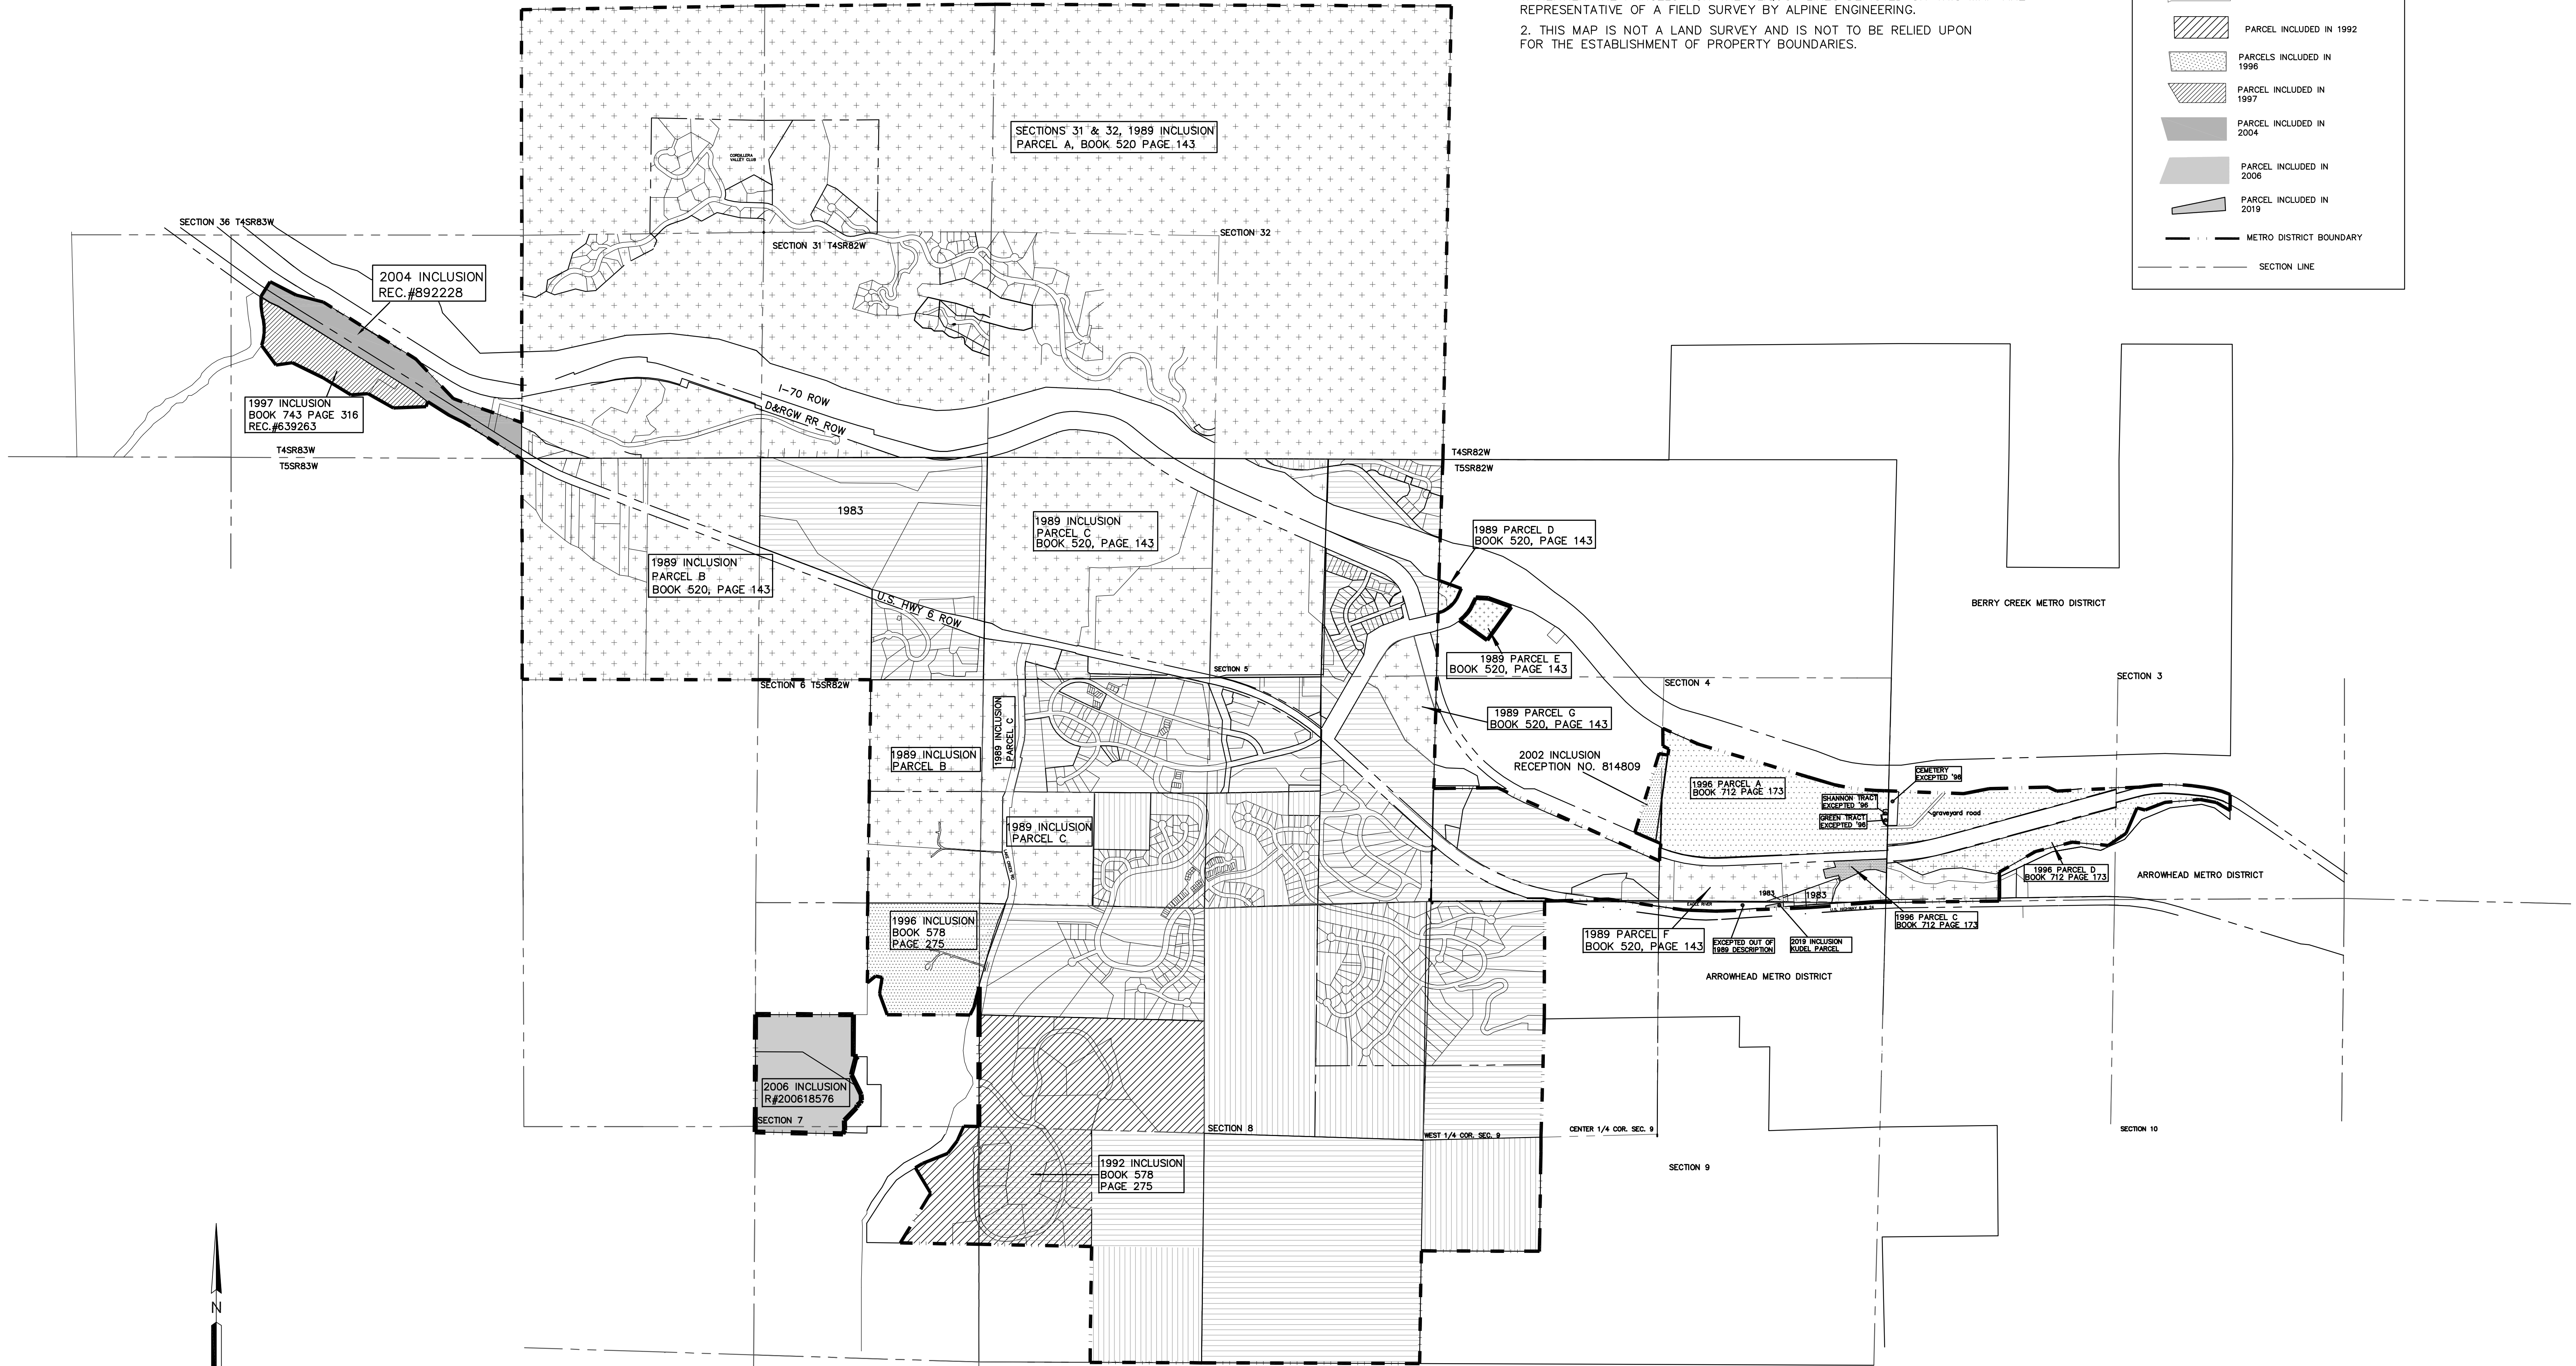

EDWARDS METROPOLITAN DISTRICT

LGID #19016

LEGEND:

	PARCELS INCLUDED IN 1983 DESCRIPTION
	PARCELS INCLUDED IN 1989 BOOK 520, PAGE 143
	PARCEL INCLUDED IN 1992
	PARCELS INCLUDED IN 1996
	PARCEL INCLUDED IN 1997
	PARCEL INCLUDED IN 2004
	PARCEL INCLUDED IN 2006
	PARCEL INCLUDED IN 2019
	METRO DISTRICT BOUNDARY
	SECTION LINE

NOTES:
1. NEITHER THE PARCELS NOR THE ALIQUOT LINES DEPICTED ON THIS MAP ARE REPRESENTATIVE OF A FIELD SURVEY BY ALPINE ENGINEERING.
2. THIS MAP IS NOT A LAND SURVEY AND IS NOT TO BE RELIED UPON FOR THE ESTABLISHMENT OF PROPERTY BOUNDARIES.

REVISED JULY 30, 2019

SHEET
1 OF 1

JOB#